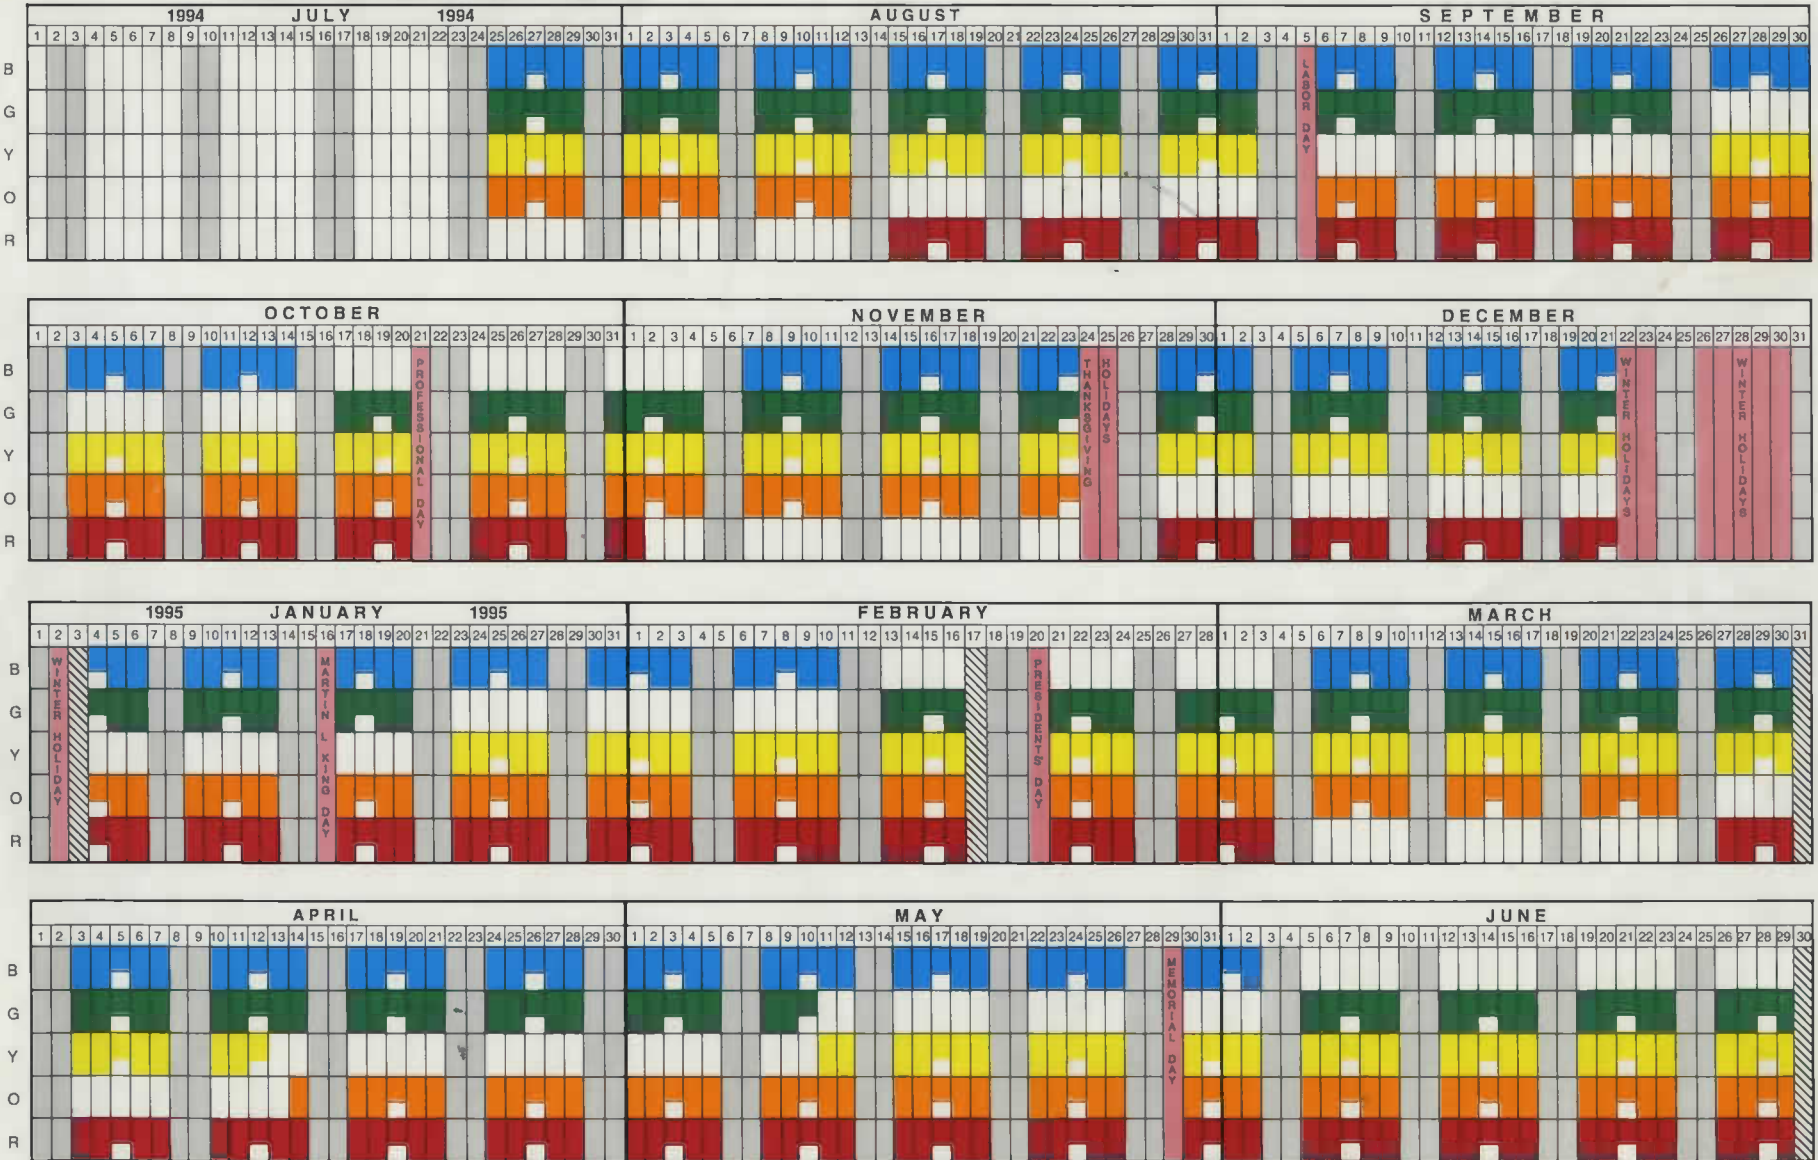

Holidays	
Sept. 5	Labor Day
Oct. 21	Professional Day/Student Holiday
Nov. 24-25	Thanksgiving
Dec. 22-	Winter Holidays
Jan. 2	Teacher Workday/Student Holiday
Jan. 3	Martin Luther King Day
Jan. 16	Staff Development Day/Student Holiday
Feb. 17	Presidents Day
Feb. 20	Teacher Workday/Student Holiday
Mar. 31	Memorial Day
May 29	Teacher Workday/Student Holiday
Jun. 30	

ORANGE COUNTY PUBLIC SCHOOLS YEAR-ROUND EDUCATION 1994 - 95 CALENDAR

Codes	
	Weekends
	Holidays
	Teacher Workdays/Student Holidays
	Early Dismissal Day
	Track Vacation Day