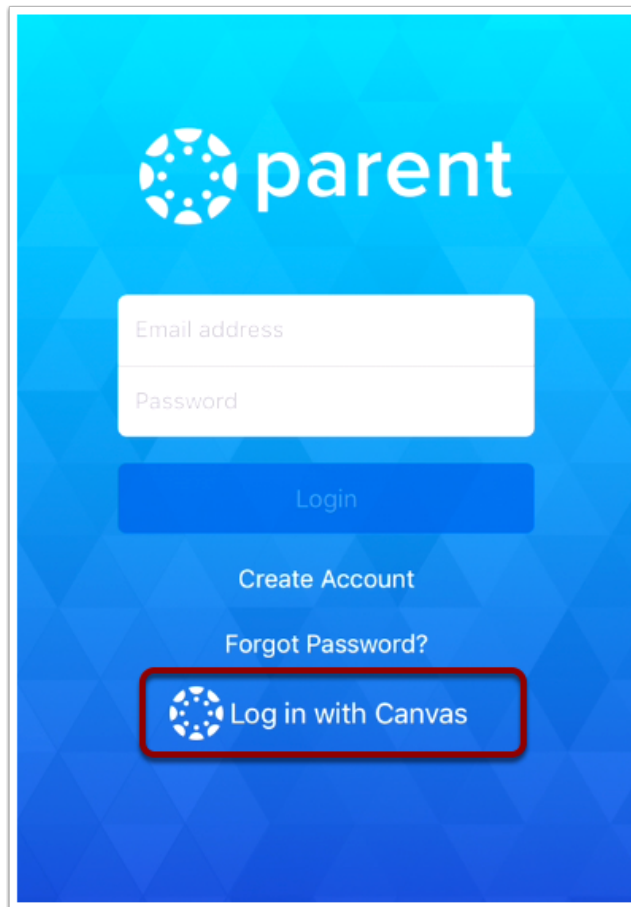

Canvas Parent App Instructions

Open App

Open your device and tap the Canvas Parent icon.

Log In with Canvas

Use your observer credentials to log in to Canvas Parent. Tap the Log in with Canvas link.

Enter Institution

[Forgot Password?](#)

The image shows a mobile login screen for Canvas. At the top, it says "Log in with Canvas". Below that is the Canvas logo, which consists of a circular icon of dots above the word "canvas" in lowercase. There are two white input fields: the first is labeled "Canvas Username" and the second is labeled "Password". Below the input fields is a large orange button with the text "Log In". At the bottom of the screen, there is a link that says "Forgot Password?". The background is a blue gradient with a geometric pattern of triangles.