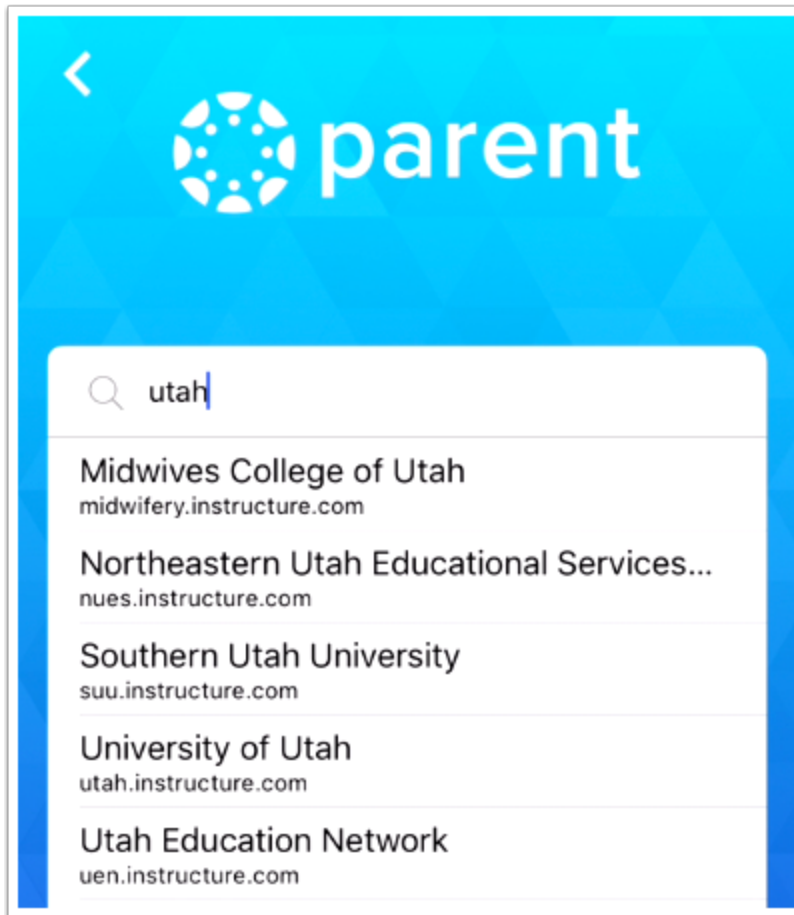

Canvas Parent App Instructions

Open App

Open your device and tap the Canvas Parent icon.

Log In with Canvas

Use your observer credentials to log in to Canvas Parent. Tap the Log in with Canvas link.

Enter Institution

[Forgot Password?](#)

The image shows a mobile login screen for Canvas. At the top, it says "Log in with Canvas". Below that is the Canvas logo, which consists of a circular icon of dots above the word "canvas" in lowercase. There are two white input fields: the first is labeled "Canvas Username" and the second is labeled "Password". Below the input fields is a large orange button with the text "Log In". At the bottom of the screen, there is a link that says "Forgot Password?". The background is a blue gradient with a geometric pattern of triangles.

Enter your username [1] and password [2]. Tap the Log In button [3].

View Dashboard

The dashboard features a green header with three circular profile images (a landscape, a purple flower, and a yellow pattern) and a gear icon in the top right. Below the images is the name "EMILY BOONE". A navigation bar contains three icons: a smartphone for "COURSES", a calendar for "WEEK", and a bell for "ALERTS".