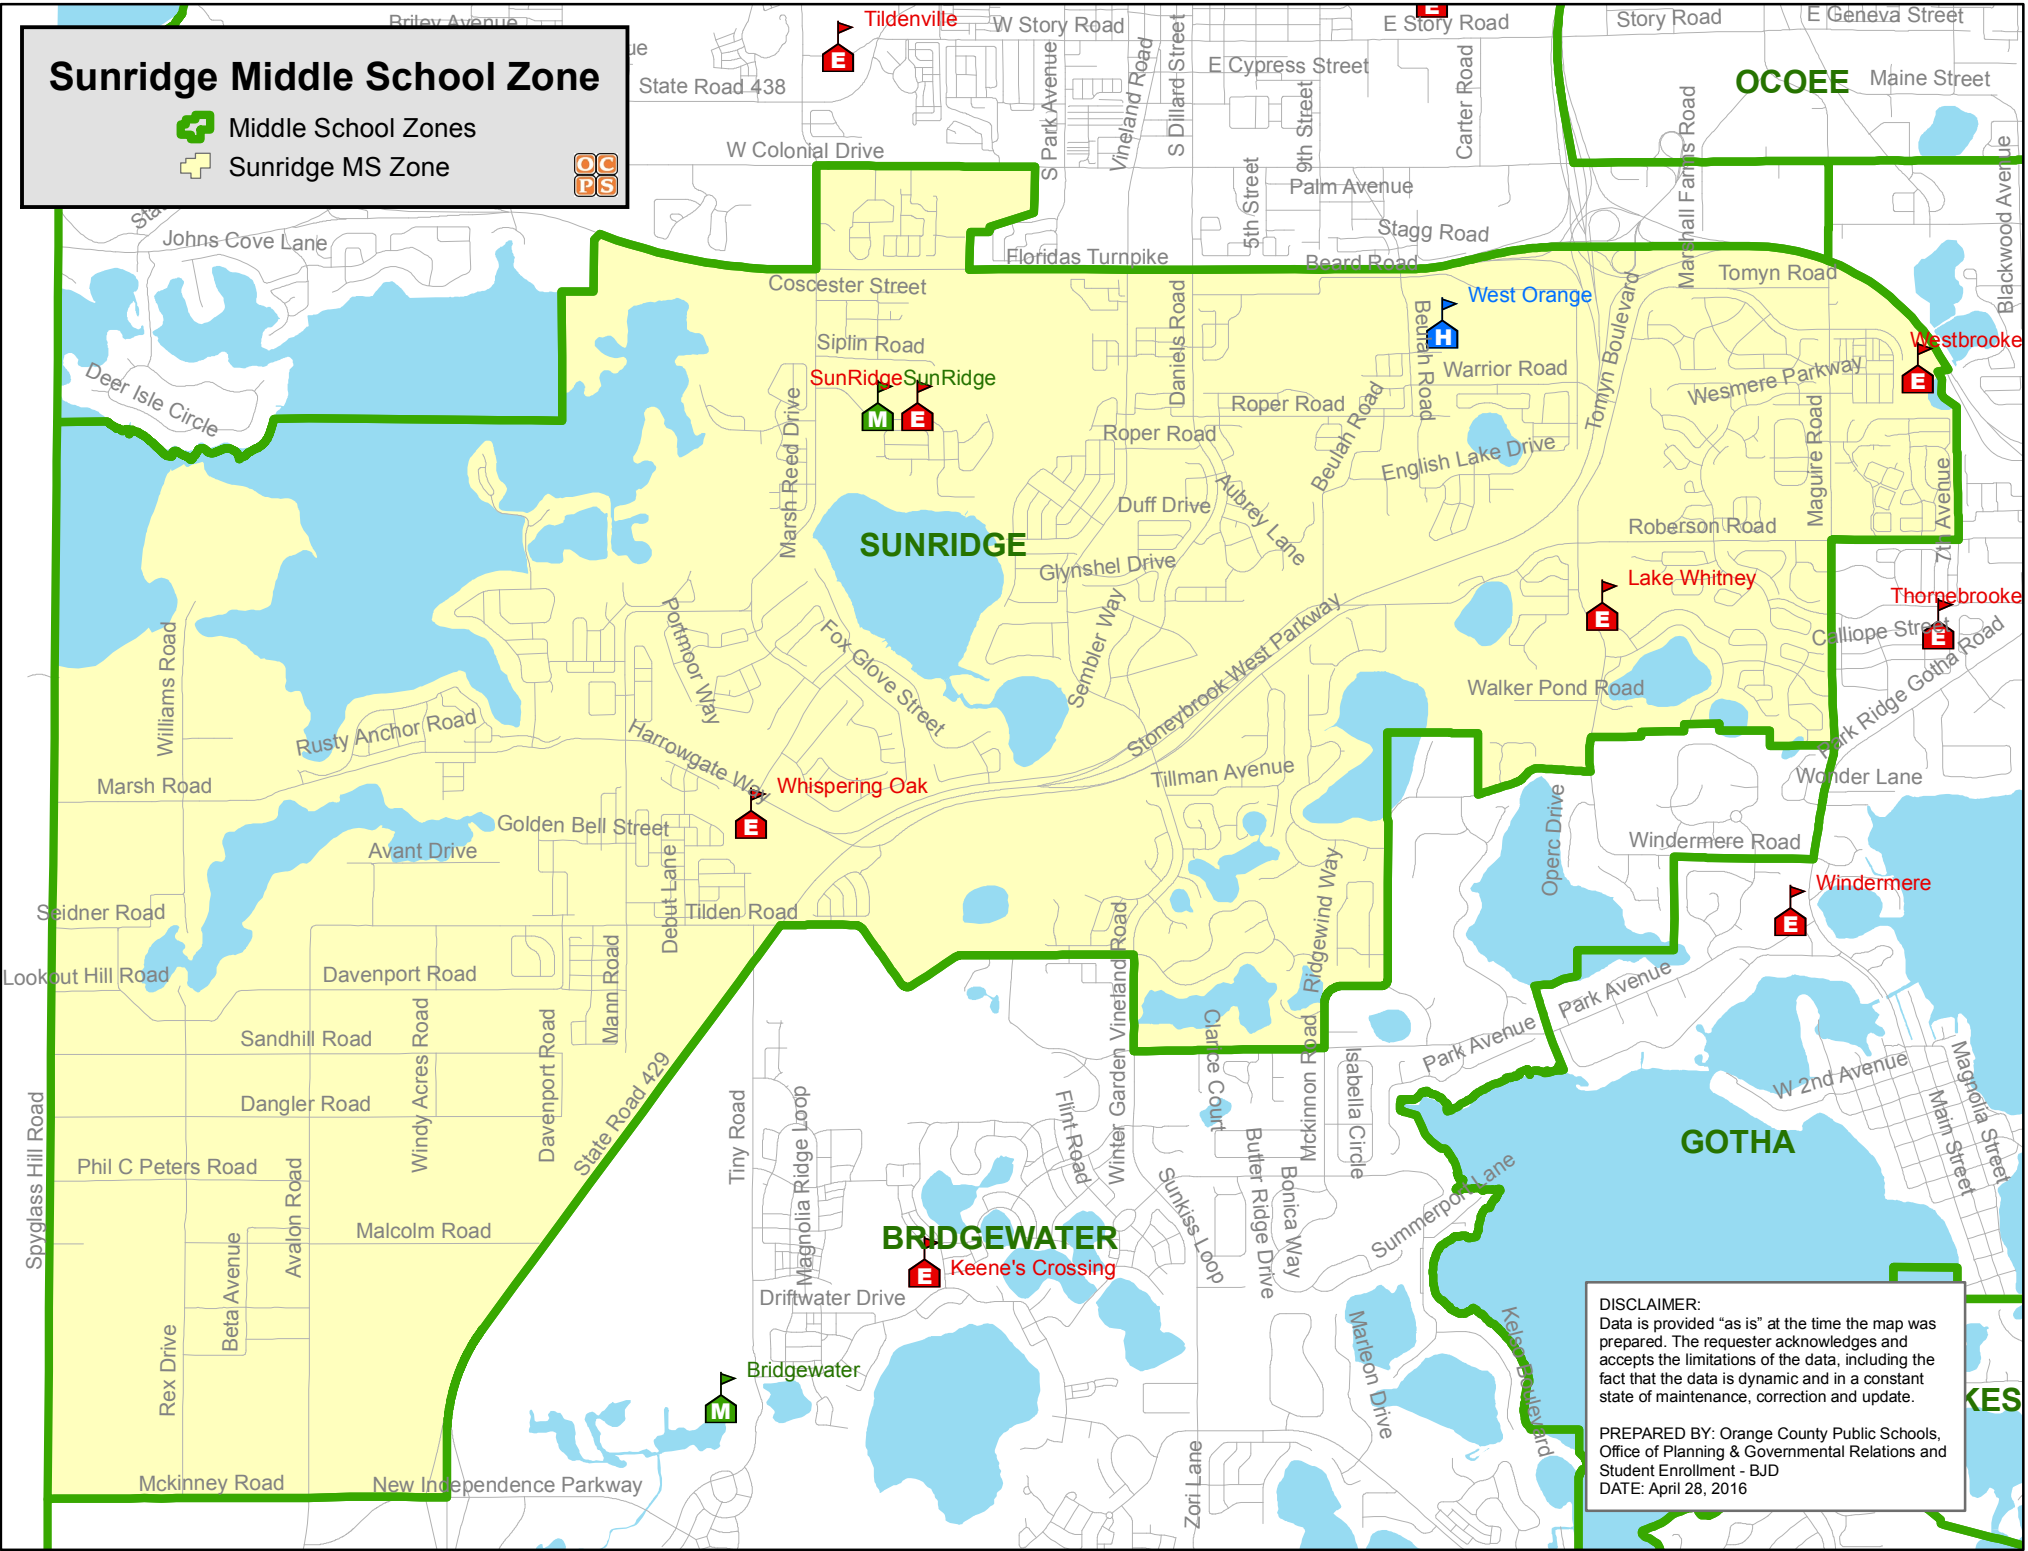

Sunridge Middle School Zone

-  Middle School Zones
-  Sunridge MS Zone

DISCLAIMER:
Data is provided "as is" at the time the map was prepared. The requester acknowledges and accepts the limitations of the data, including the fact that the data is dynamic and in a constant state of maintenance, correction and update.