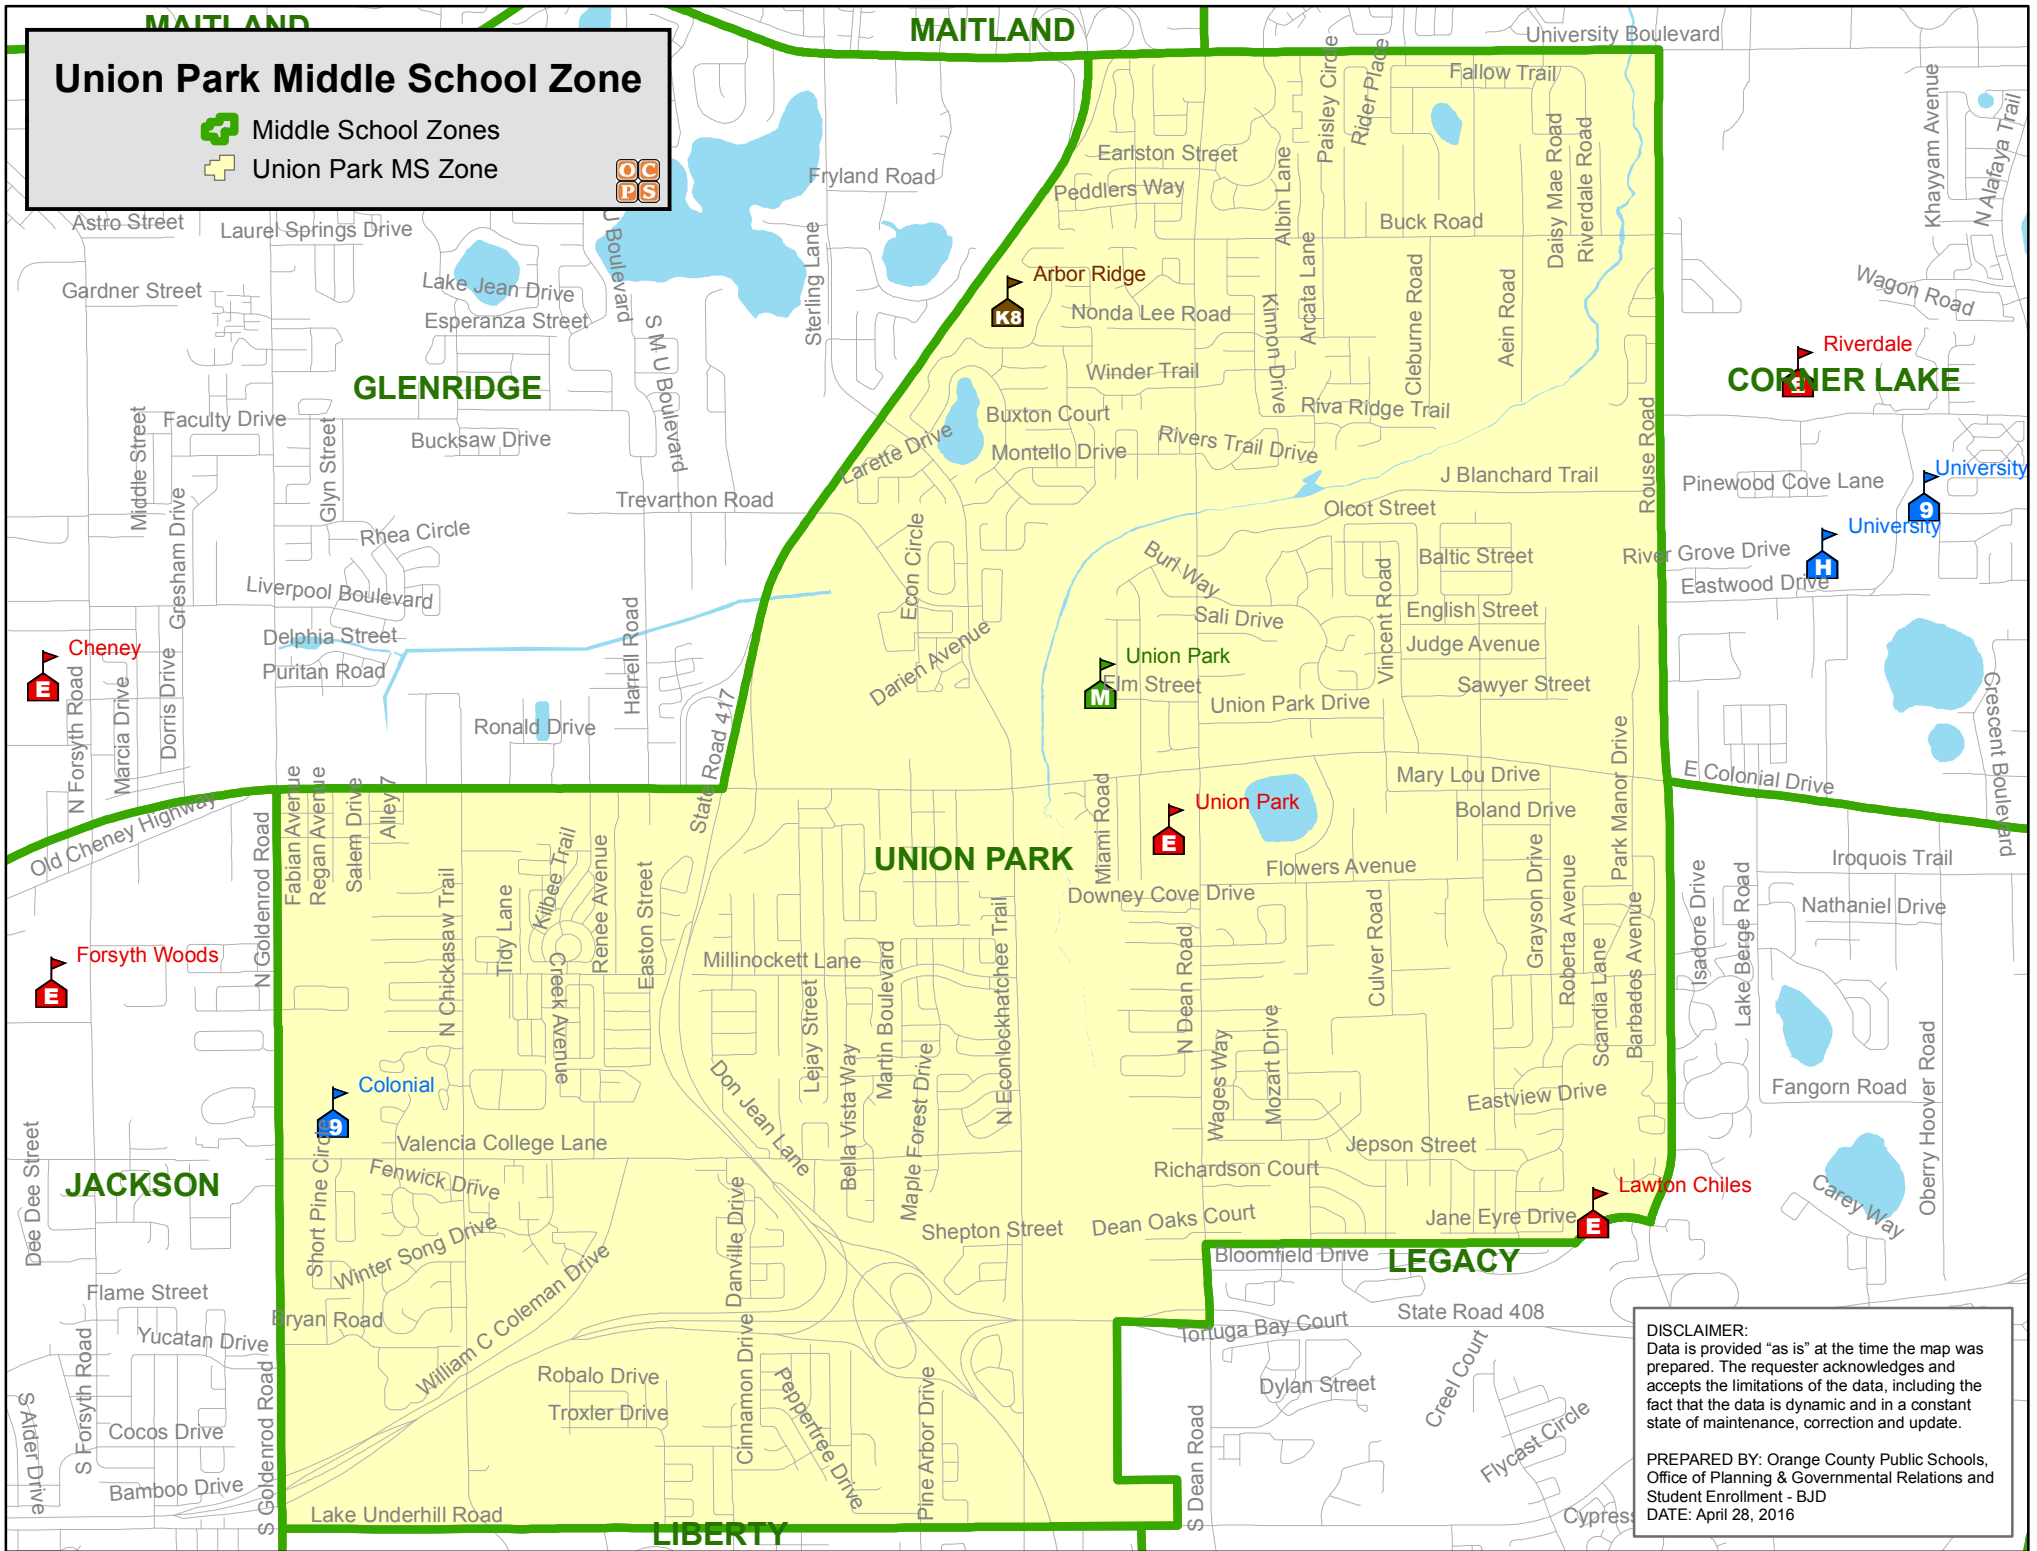

Union Park Middle School Zone

-  Middle School Zones
-  Union Park MS Zone

DISCLAIMER:
 Data is provided "as is" at the time the map was prepared. The requester acknowledges and accepts the limitations of the data, including the fact that the data is dynamic and in a constant state of maintenance, correction and update.