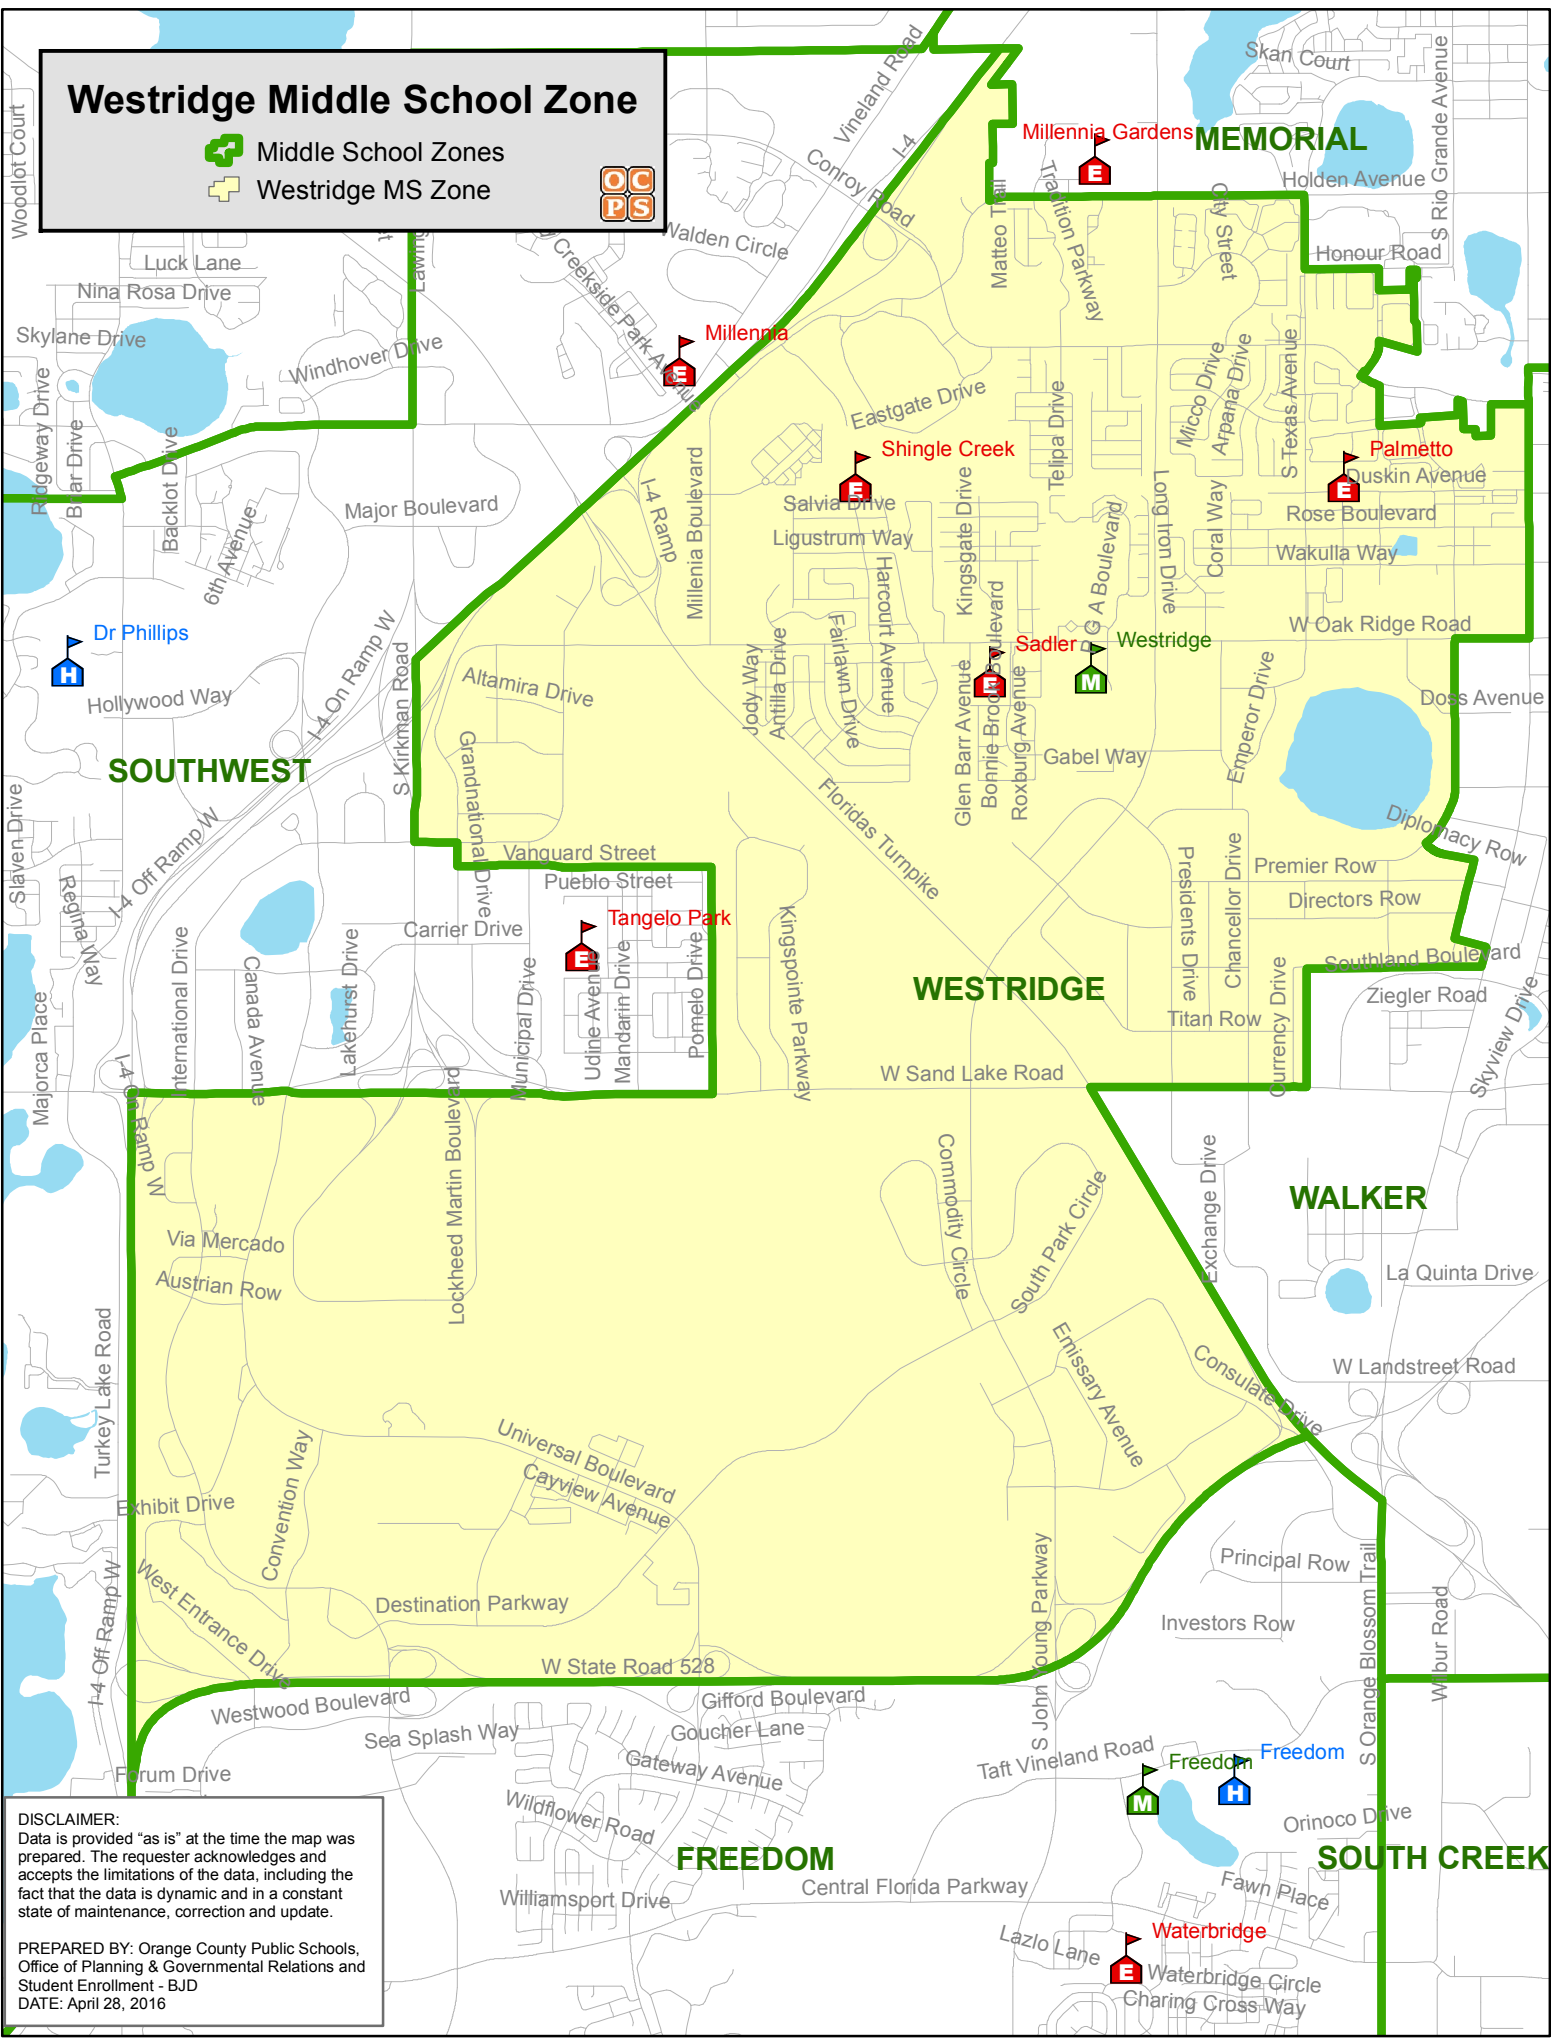

Westridge Middle School Zone

-  Middle School Zones
-  Westridge MS Zone

DISCLAIMER:
 Data is provided "as is" at the time the map was prepared. The requester acknowledges and accepts the limitations of the data, including the fact that the data is dynamic and in a constant state of maintenance, correction and update.